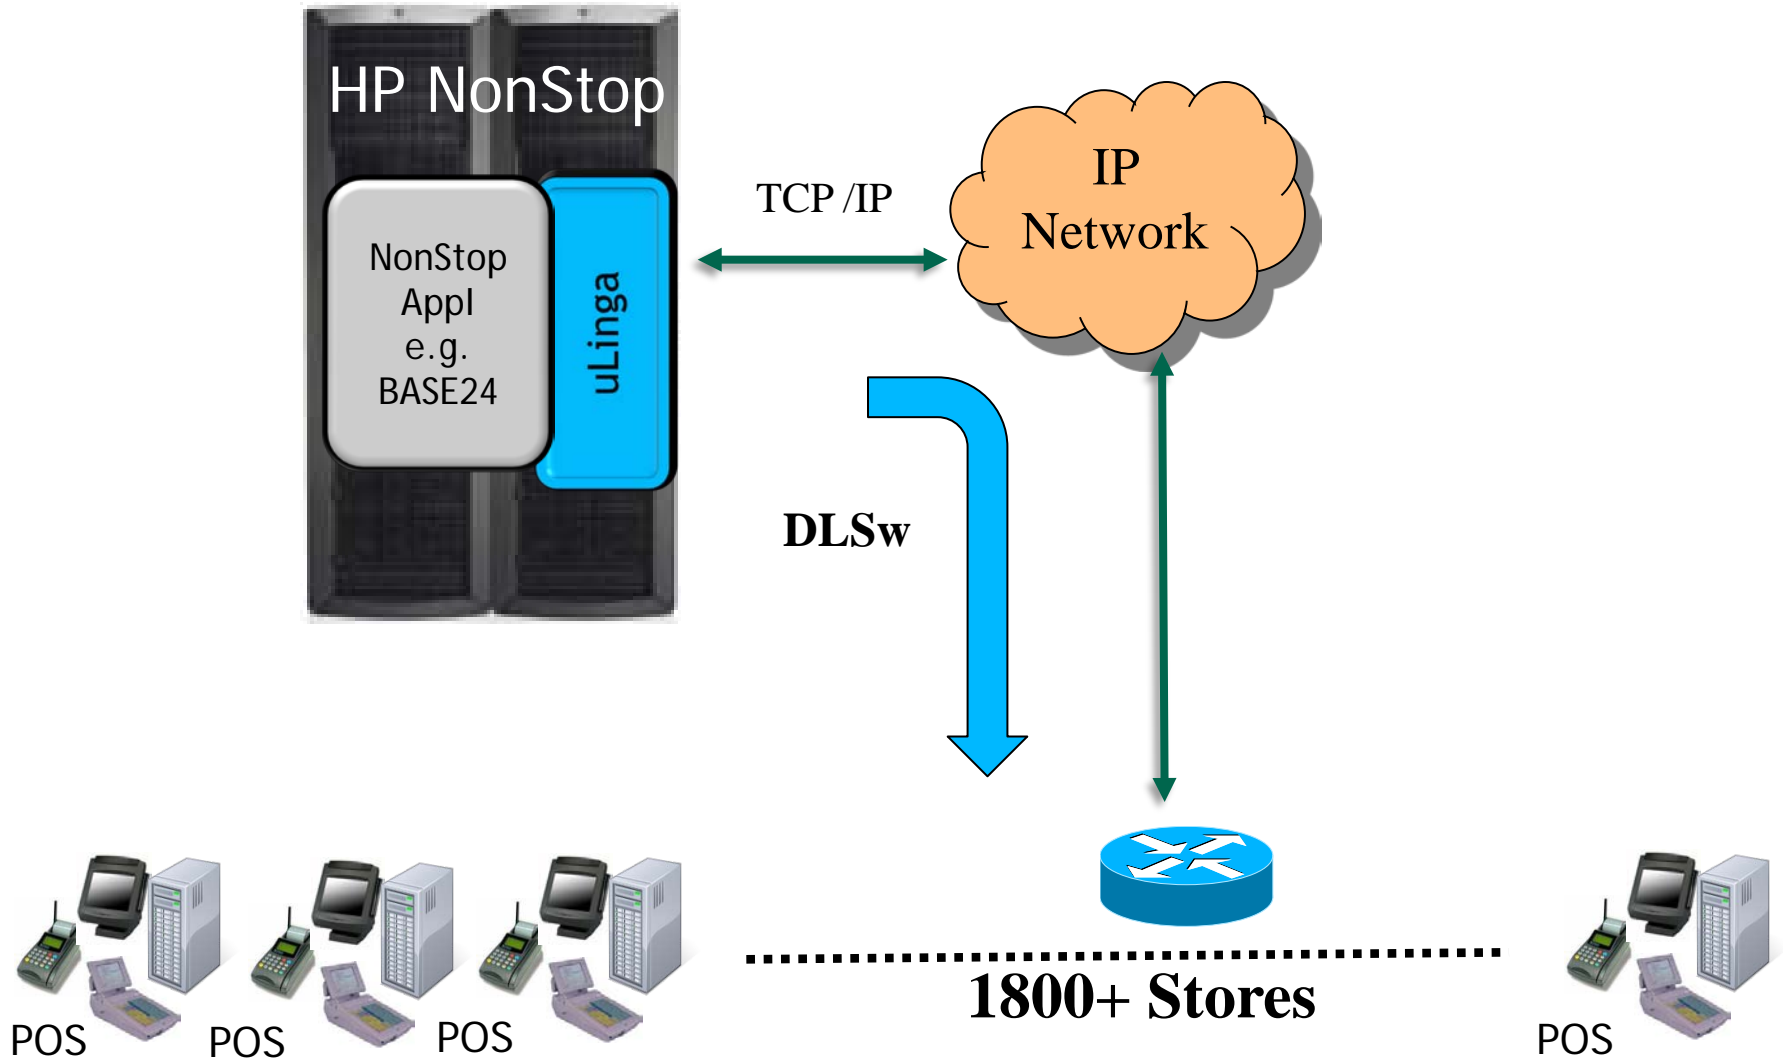

US Supermarket Chain