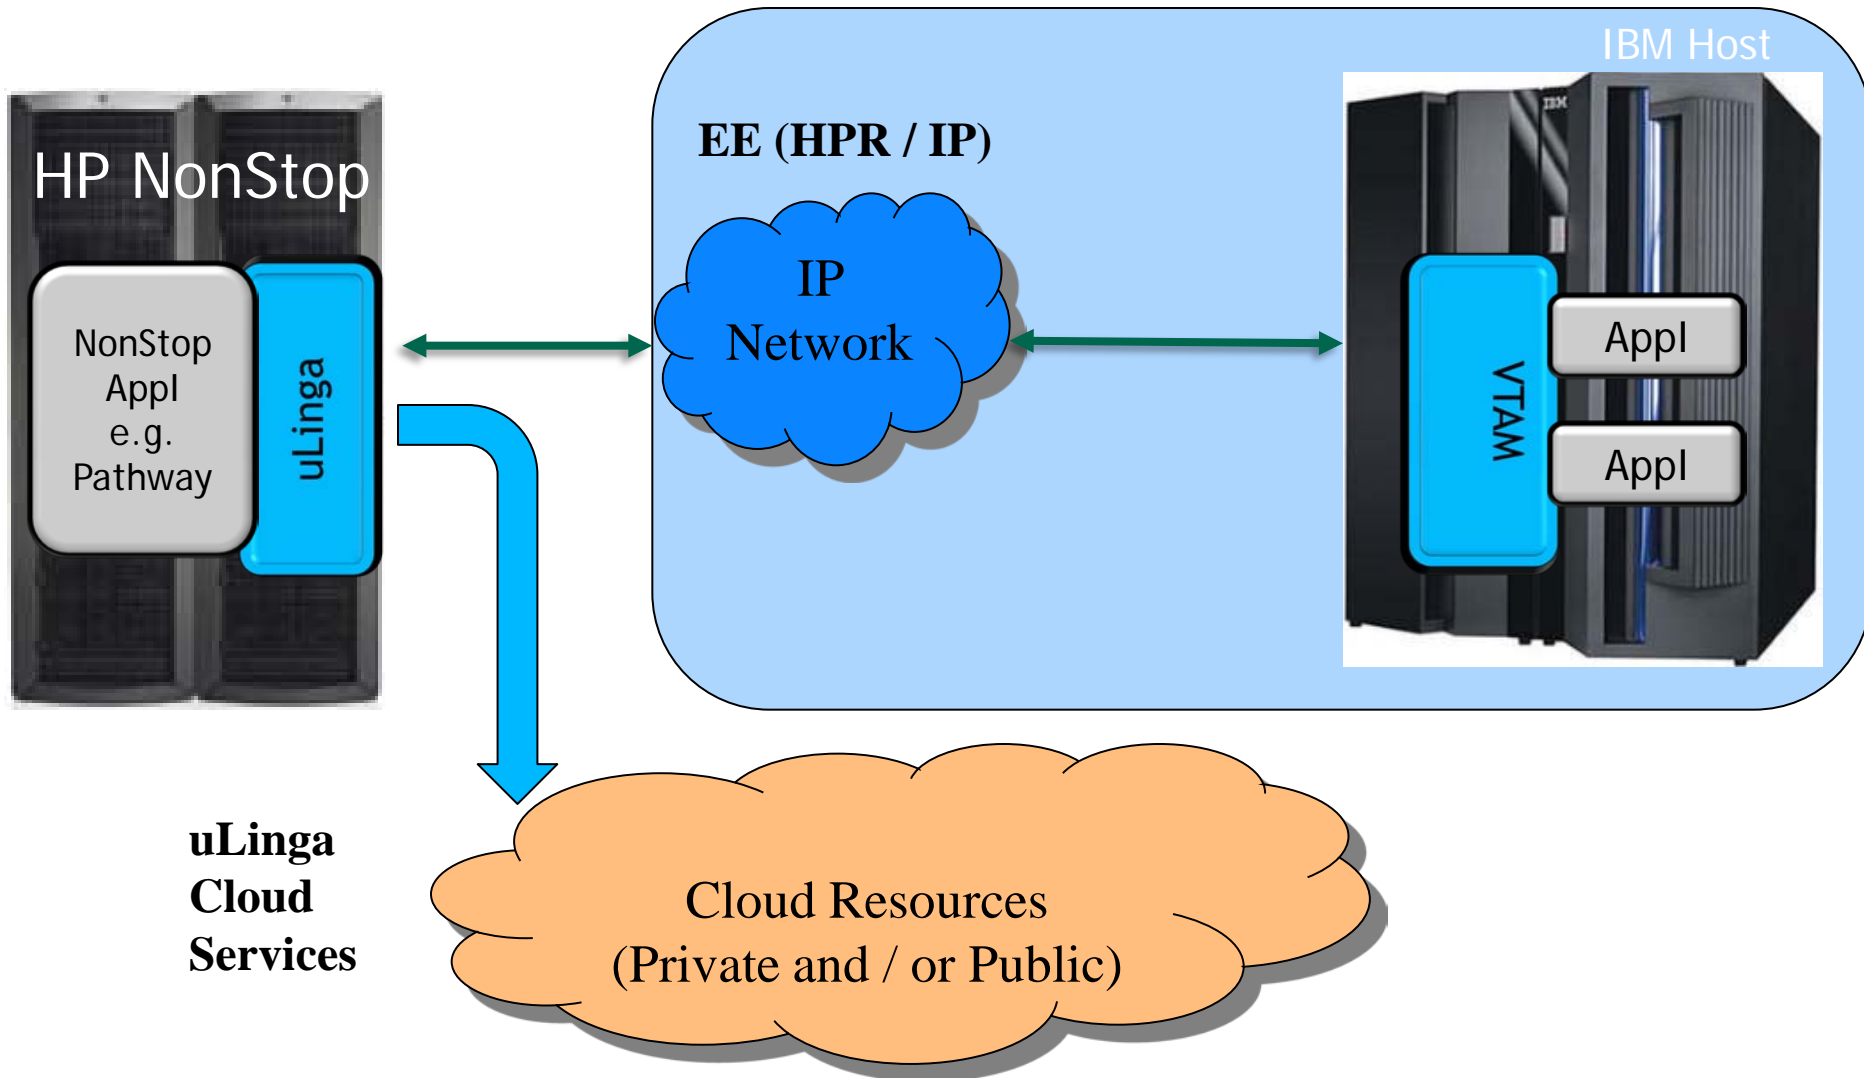

# What is uLinga?

The uLinga product suite represents transforming technology - protecting the investments in business logic while moving seamlessly to modern, open, industry-standard networking ...

# uLinga for DLSw

# uLinga for Clouds

**comForte GmbH**, a global provider of connectivity **and** security solutions for the HP NonStop platform, and **Infrasoft**, an Australian-based software company offering connectivity middleware solutions for the HP NonStop platform, today announced the **signing of a joint development and marketing agreement.**