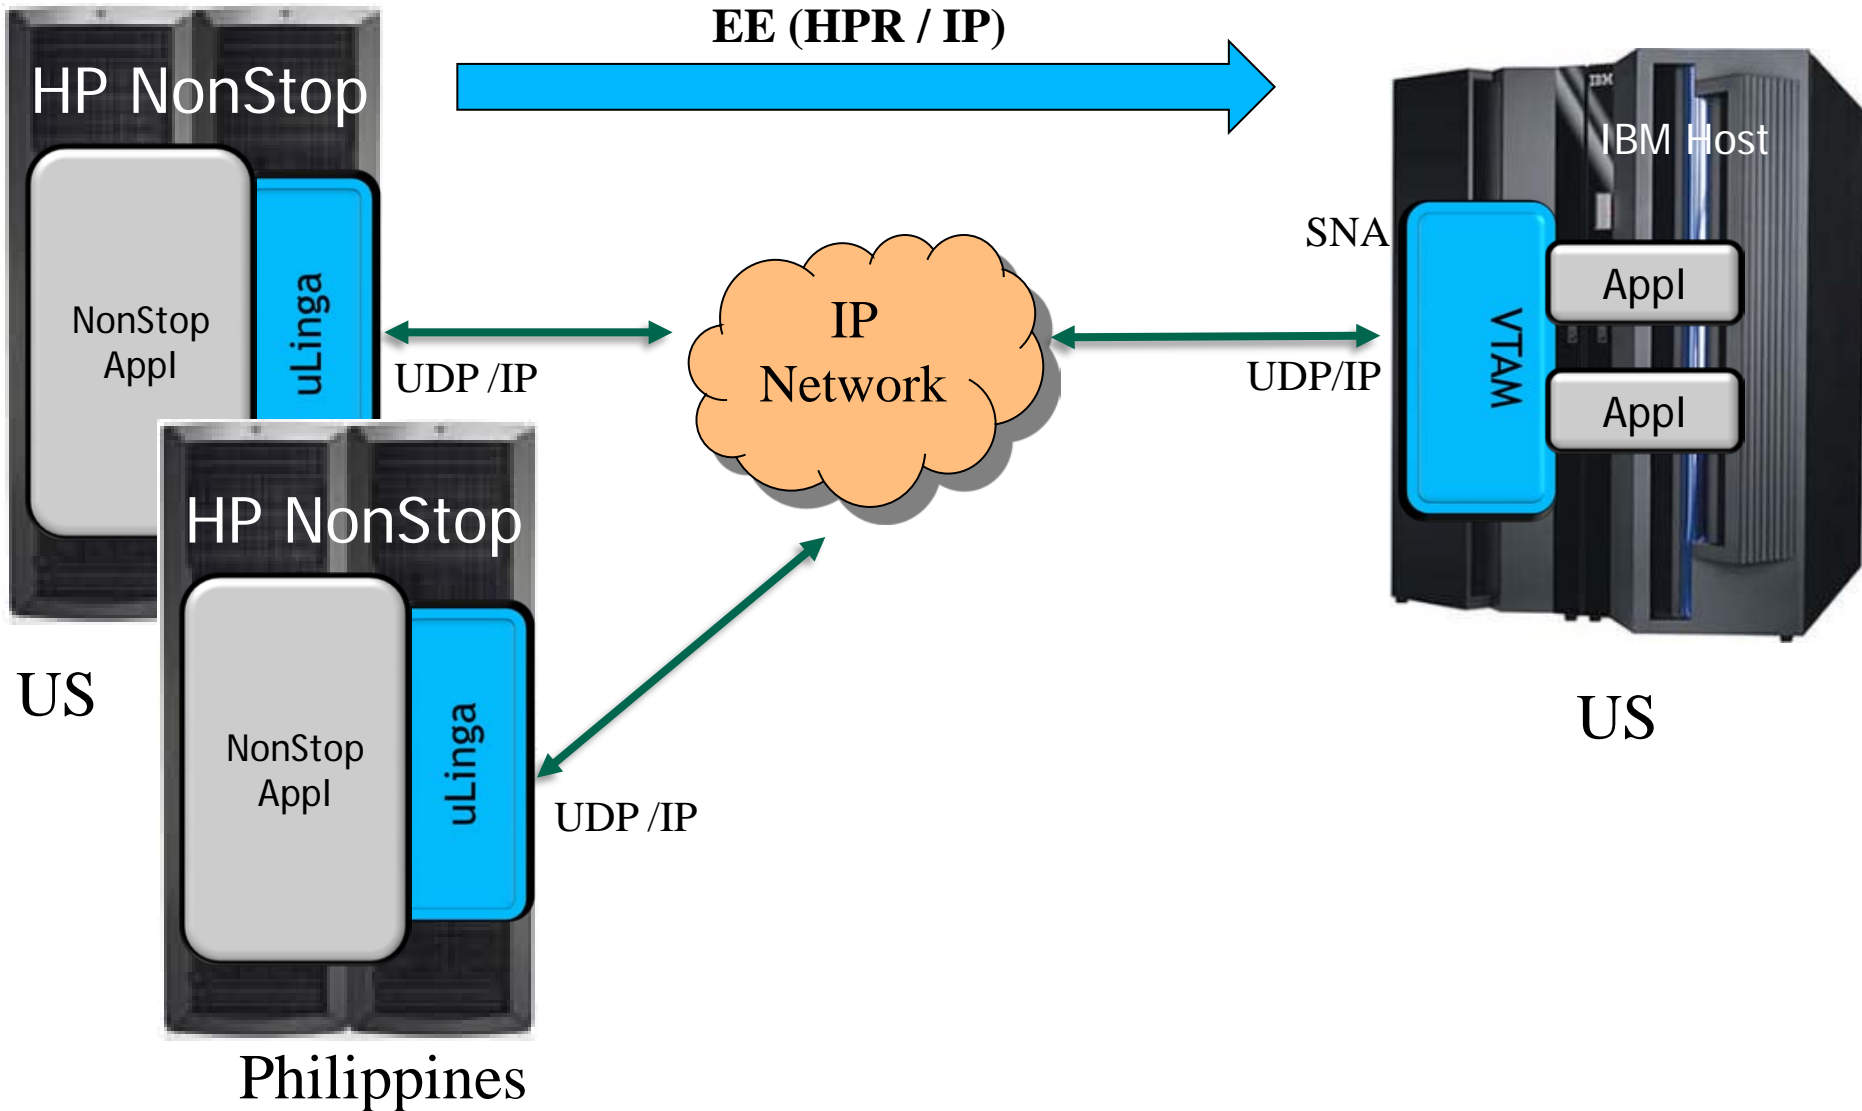

Global Semiconductor Manufacturer