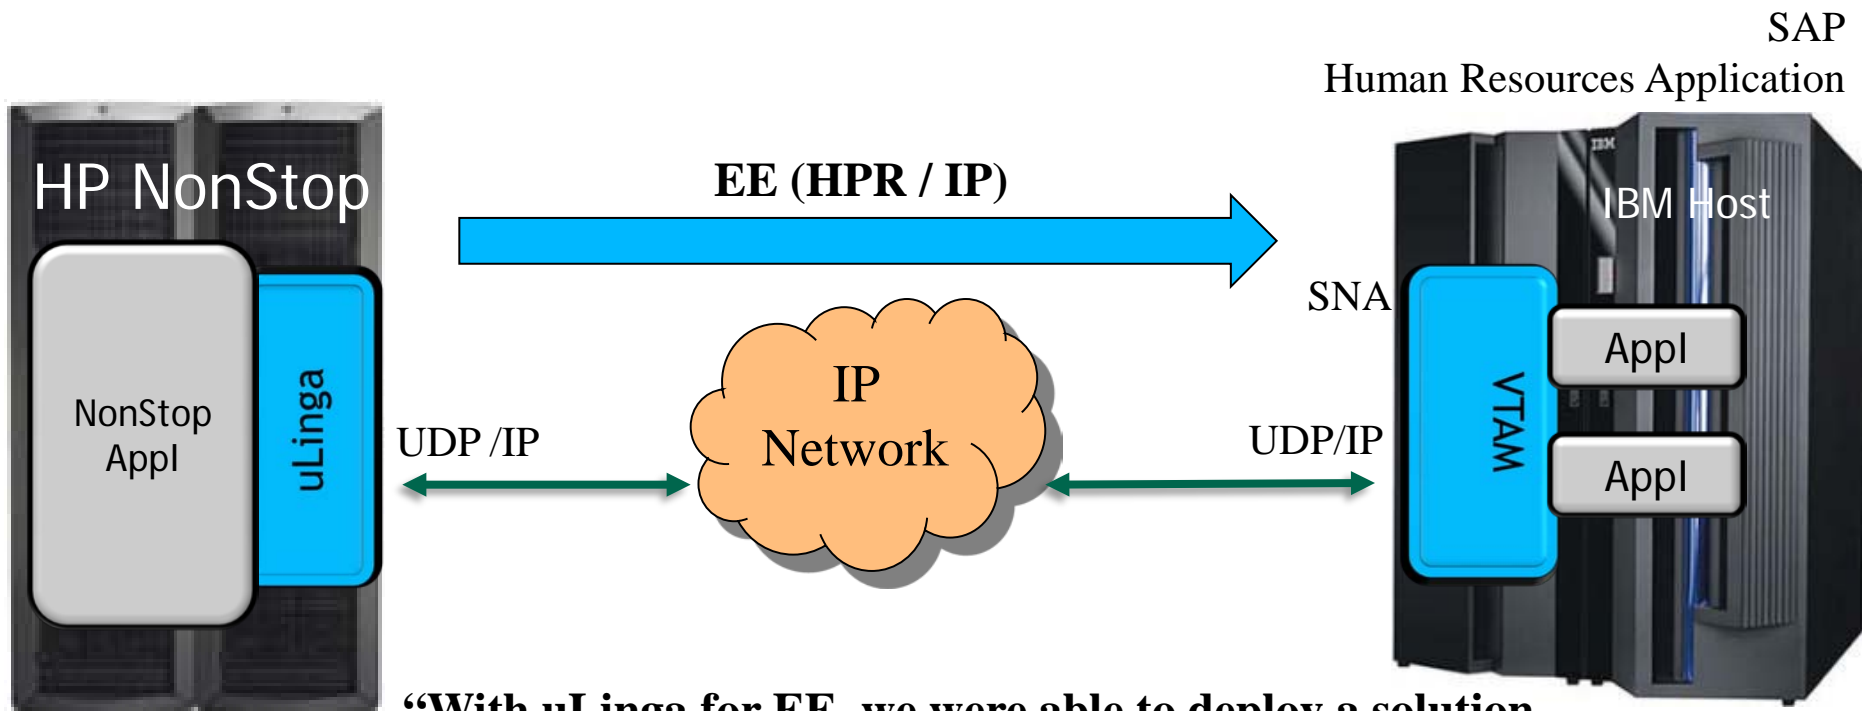

Audi (Germany) Auto Manufacturer

Time tracking
(40,000 people)