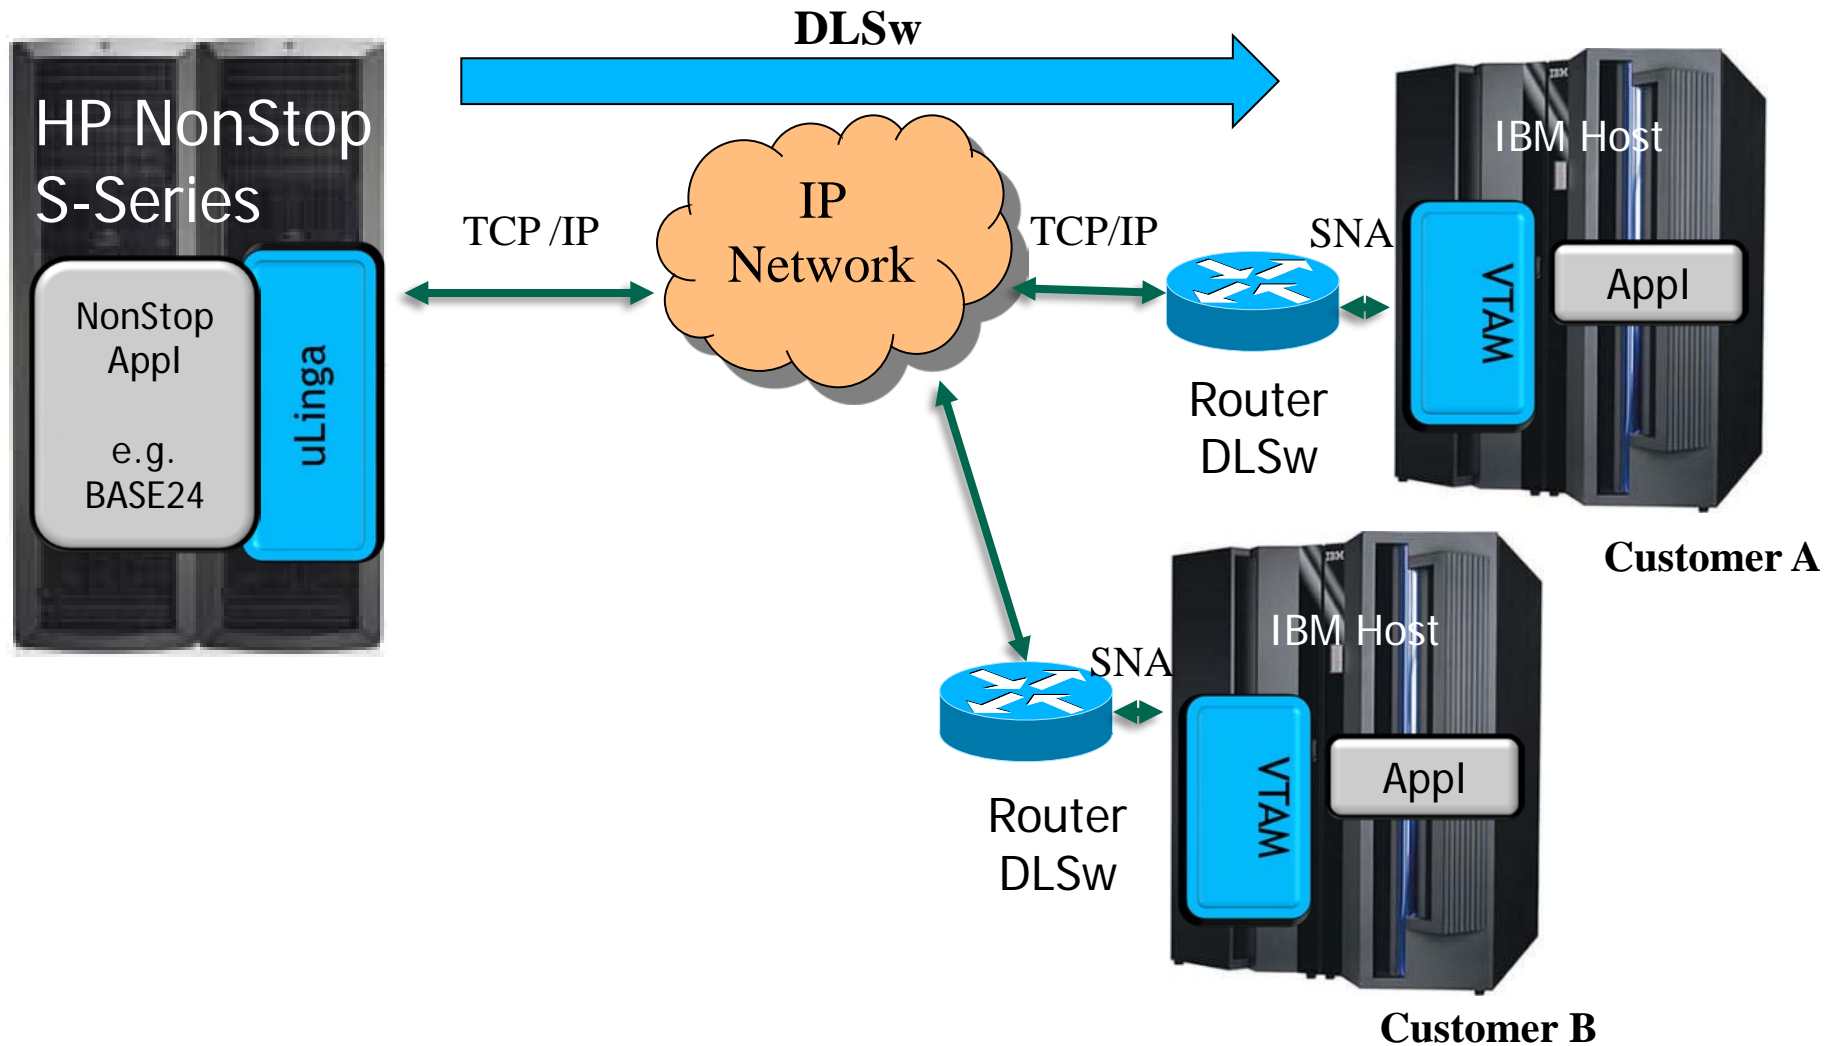

Canadian Payment Switch