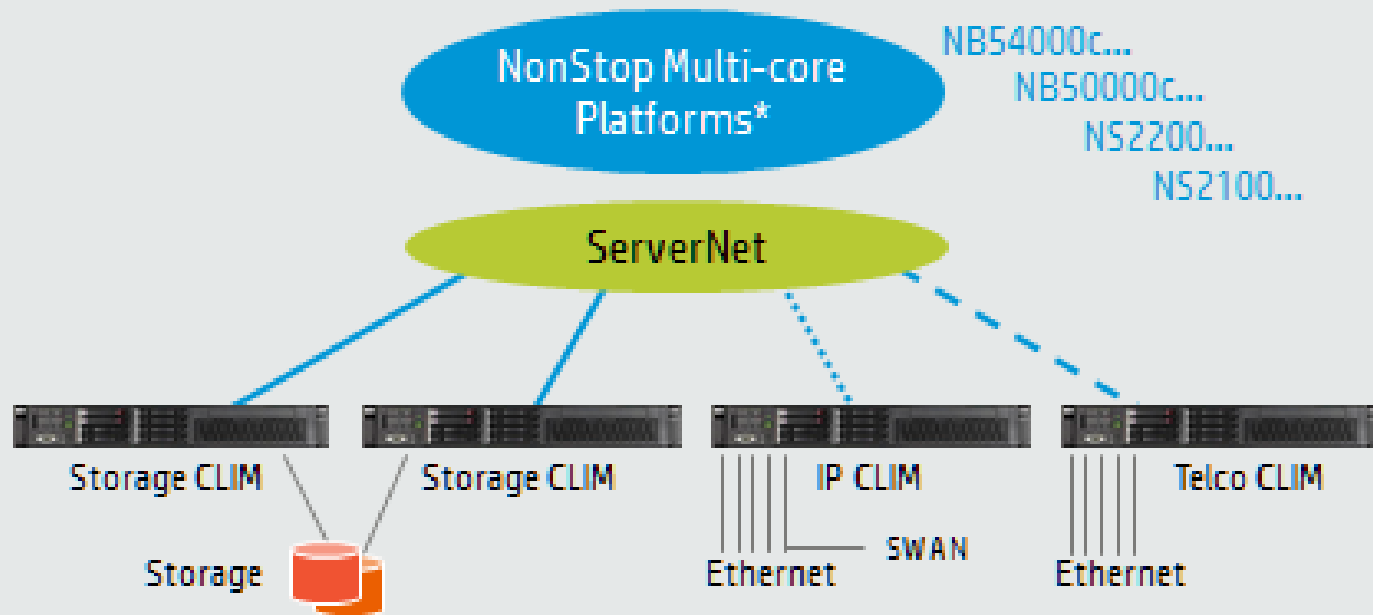

Moving to Blades with Network CLIMs requires A pure IP environment ...

NonStop CLIM I/O infrastructure

*Also connects to select NonStop single-core platforms (e.g. NS16200)

© 2011 Copyright Hewlett-Packard Development Company, L.P.
The information contained herein is subject to change without notice.